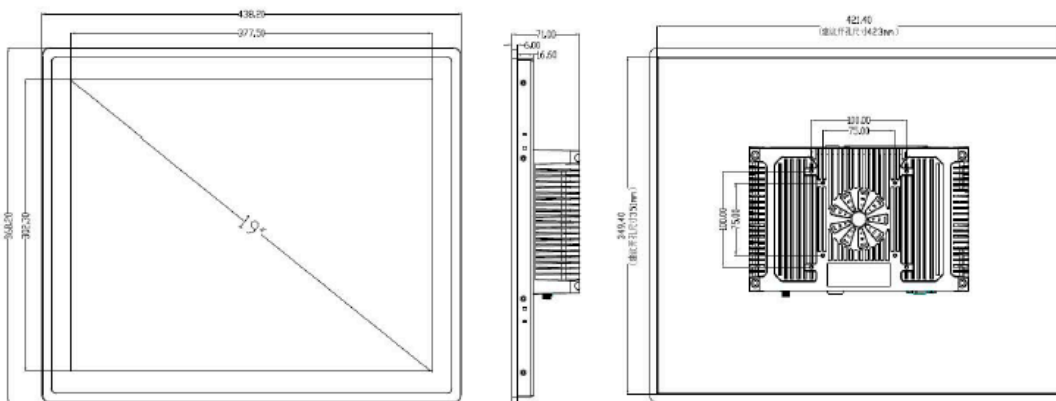

## Features

- 19-inch Intel I7-10510U Capacitive Touch Panel PC
- Pure flat and narrow bezel design
- Built-in cooling FAN
- Capacitive touch, Resistive touch and Non-touch are optional
- Multi installation method optional
- Only front panel IP65 Waterproof
- Compatible CE, RoHS, FCC and CCC certificates.

## Specifications

Display Parameter	Size	19 inch
	Display Area(mm)	337.00x270.00
	Resolution	1280x1024 ( 5:4 )
	Color	16.7M
	Brightness	300cd/m2
	Backlight	LED
	Life	50000hrs
	Touch Method	PCAP Projected 10 points capacitive touch
Computer Parater	CPU	Intel® Core® i7-10510U, Four cores 1.8G, up to 4.90 GHz
	Cache	8MB Intel® Smart Cache
	Memory	Optional 4G DDR4-2666 SO-DIMM ( Support max 32G )
	Storage	Optional 32G/128G/256G/512G/1T mSATASSD
	Operating System	support WIN10/WIN11/LINUX
	Expansion Card Slot	1x mSATA , 1x SATA , (1x M.2 for Storage Optional)
	Power Supply	DC12V 8A / with AC110V-240V,50-60 Hz AC Adapter
	Power Consumption	30W (Max 75W)
	Dimension (mm)	438.20x368.20x71.00mm
	Cutout Size(mm)	423.00x351.00mm
Appearance Feaure	Enclosure Material	Aluminum Alloy
	Heat Dissipation Method	Built-in cooling FAN
	Waterproof Level	Only front panel IP65
Communication Interface	2* LAN (Realtek 8111H), 2*USB 3.0, 4*USB 2.0, 1*9 WIRES RS-232(DB9) and 2*3 WIRES RS232, 2*RS-485, 1*LINE_OUT, 1*MIC_IN ,1*PSON and 1*HDMI(4096x2160)	
	4*Digital Input and 4*Digital Output, 4G and WiFi are Optional watchdog programming, Support hardware reset function (256 levels · 0~255s)	
Working Envoriment	Working Temp.	-20°C -60 °C
	Working Humidity	5%RH -95%RH

## Dimension

UNIT: mm

## Ordering Information

Model name	Description
WPPC-190S9-C-i7-10510U	19-inch Capacitive Touch Panel PC With Intel i7-7500U , 2*LAN Port, 2*USB 3.0, 4*USB 2.0 , 1*9 WIRES RS-232 and 2*3 WIRES RS232, 2*RS-485, 1*HDMI, 1*LINE_OUT, 1*MIC_IN and 1*PSON, AC Adapter