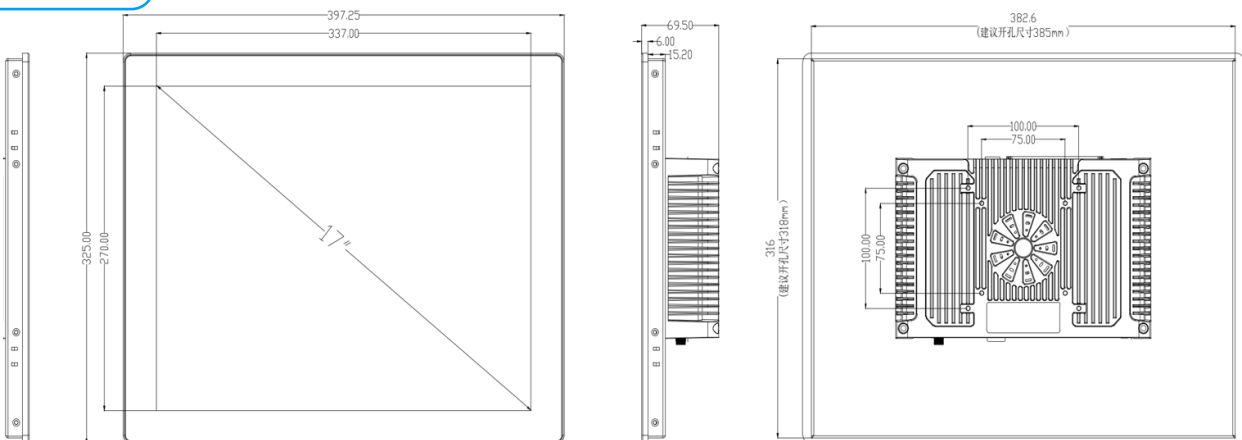

1U SETUP PC

Features

- 17-inch Intel I5-6200U PCAP Projected Touch Panel PC
- Pure flat and narrow bezel design
- Fanless aluminum alloy heat dissipation
- Capacitive touch, Resistive touch and Non-touch are optional
- Multi installation method optional
- Only front panel IP65 Waterproof
- With CE, RoHS, FCC and CCC certificates.

WPPC-170S8-C SKU

WPPC-170S8-C-01 SKU

Specifications

Display Parameter	Size	17 inch
	Display Area(mm)	337.00x270.00
	Resolution	1280x1024 (4: 3)
	Color	16.7M
	Brightness	300cd/m2
	Backlight	LED
	Life	50000hrs
Computer Parater	Touch Method	PCAP Projected 10 points capacitive touch
	CPU	Intel® Core® i7-7500U, Dual cores 2.7G, up to 3.50 GHz
	Cache	4 MB Intel® Smart Cache
	Memory	Optional 4G DDR4-2133 SO-DIMM (Support max 32G)
	Storage	64G SSD (32G/128G/256G/512G/1T msata SSD are optional)
	Operating System	Only support WIN10/WIN11/LINUX
	Expansion Card Slot	1*PCIE 1X, 1*PCIE 4X (M.2 SSD) and 1*MSATA
	Power Supply	DC24V/3A without AC Adapter for WPPC-170S9-C SKU DC12V 5A / with AC110V-240V,50-60 Hz AC Adapter for WPPC-170S9-C-01 SKU
	Power Consumption	15W (Max 37W)
	Dimension (mm)	397.25x325x69.5
	Cutout Size(mm)	382.60x316.00
Appearance Feaure	Enclosure Material	Aluminum Alloy
	Heat Dissipation Method	Built-in cooling FAN
	Waterproof Level	Only front panel IP65
Communication Interface	2* LAN (Realtek 8111H), 2*USB 3.0, 2*USB 2.0, 1*9 WIRES RS-232 and 2*3 WIRES RS232, 2*RS-485, 1*HDMI, 1*LINE_OUT, 1*MIC_IN and 1*PSON	
	4*Digital Input and 4*Digital Output, 4G and WiFi are Optional watchdog programming, Support hardware reset function (256 levels · 0~255s)	
Working Envoriment	Working Temp.	-20°C -60 °C
	Working Humidity	5%RH -95%RH

Dimension

UNIT: mm

Ordering Information

Model name	Description
WPPC-170S8-C-i5-6200U	17-inch PCAP Projected Touch Panel PC With Intel i7-7500U , 2*LAN Port, 2*USB 3.0, 2*USB 2.0 , 1*9 WIRES RS-232 and 2*3 WIRES RS232, 2*RS-485, 1*HDMI, 1*LINE_OUT, 1*MIC_IN and 1*PSON, 24V DC Input without AC Adapter