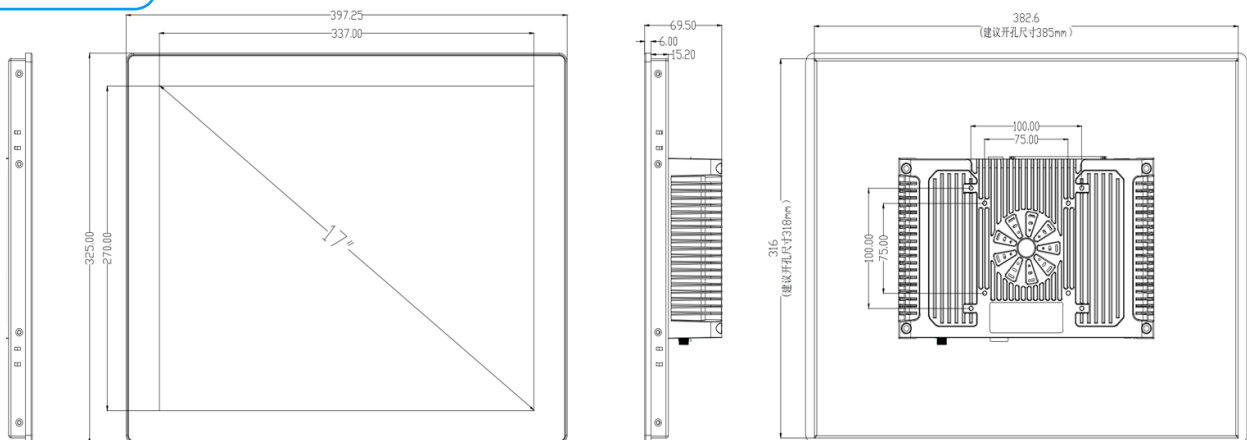

1U SETUP PC

Features

- 17-inch Intel i7-7500U PCAP Projected Touch Panel PC
- Pure flat and narrow bezel design
- Fanless aluminum alloy heat dissipation
- Capacitive touch, Resistive touch and Non-touch are optional
- Multi installation method optional
- Only front panel IP65 Waterproof
- With CE, RoHS, FCC and CCC certificates.

WPPC-170S9-C SKU

WPPC-170S9-C-01 SKU

Specifications

Display Parameter	Size	17 inch
	Display Area(mm)	337.00x270.00
	Resolution	1280x1024 (4: 3)
	Color	16.7M
	Brightness	300cd/m2
	Backlight	LED
	Life	50000hrs
Computer Parater	Touch Method	PCAP Projected 10 points capacitive touch
	CPU	Intel® Core® i7-7500U, Dual cores 2.7G, up to 3.50 GHz
	Cache	4 MB Intel® Smart Cache
	Memory	Optional 4G DDR4-2133 SO-DIMM (Support max 32G)
	Storage	64G SSD (32G/128G/256G/512G/1T msata SSD are optional)
	Operating System	Only support WIN10/WIN11/LINUX
	Expansion Card Slot	1*PCIE 1X, 1*PCIE 4X (M.2 SSD) and 1*MSATA
	Power Supply	DC24V/3A without AC Adapter for WPPC-170S9-C SKU DC12V 5A / with AC110V-240V,50-60 Hz AC Adapter for WPPC-170S9-C-01 SKU
	Power Consumption	15W (Max 37W)
	Dimension (mm)	397.25x325x69.5
	Cutout Size(mm)	382.60x316.00
Appearance Feaure	Enclosure Material	Aluminum Alloy
	Heat Dissipation Method	Built-in cooling FAN
	Waterproof Level	Only front panel IP65
Communication Interface	2* LAN (Realtek 8111H), 2*USB 3.0, 2*USB 2.0, 1*9 WIRES RS-232 and 2*3 WIRES RS232, 2*RS-485, 1*HDMI, 1*LINE_OUT, 1*MIC_IN and 1*PSON	
	4*Digital Input and 4*Digital Output, 4G and WiFi are Optional watchdog programming, Support hardware reset function (256 levels · 0~255s)	
Working Envoriment	Working Temp.	-20°C -60 °C
	Working Humidity	5%RH -95%RH

Dimension

UNIT: mm

Ordering Information

Model name	Description
WPPC-170S9-C-i7-7500U	17-inch PCAP Projected Touch Panel PC With Intel i7-7500U , 2*LAN Port, 2*USB 3.0, 2*USB 2.0 , 1*9 WIRES RS-232 and 2*3 WIRES RS232, 2*RS-485, 1*HDMI, 1*LINE_OUT, 1*MIC_IN and 1*PSON, 24V DC Input without AC Adapter