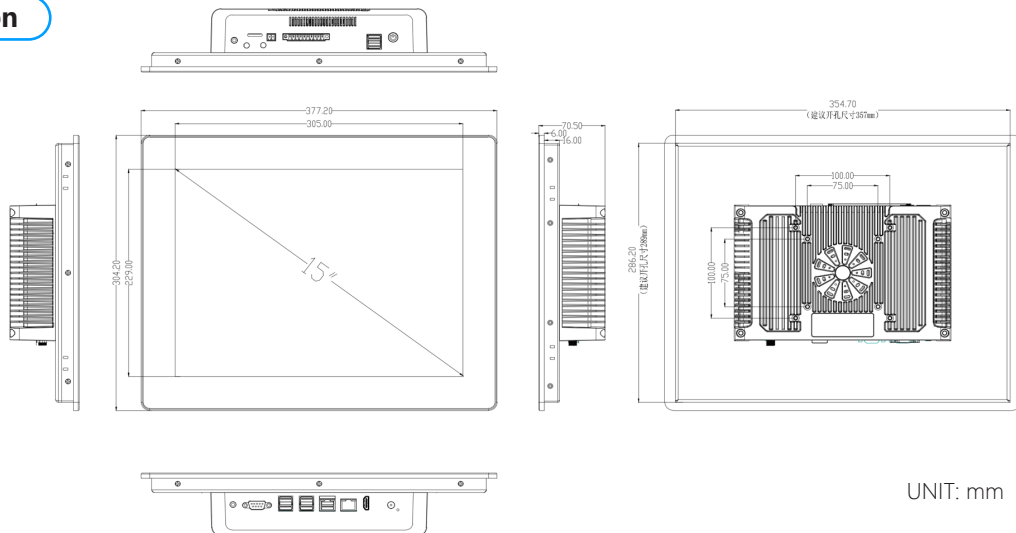

Specifications

Display Parameter	Size	15 inch
	Display Area(mm)	337.00x270.00
	Resolution	1024x768 (4:3)
	Color	16.7M
	Brightness	300cd/m2
	Backlight	LED
	Life	50000hrs
	Touch Method	PCAP Projected 10 points capacitive touch ; (Resistive touch and Non-touch are optional)
Computer Parater	CPU	Intel® Core® i7/i5/i3 10th generation processor
	Cache	4 MB Intel® Smart Cache
	Memory	DDR4-2666, LPDDR3-2133, LPDDR4-2933 (Support max 64G)
	Storage	SSD (32G/128G/256G/512G/1T Msata SSD are optional)
	Operating System	Only support WIN10/WIN11/LINUX
	Expansion Card Slot	1*PCIE 1X, 1*PCIE 4X (M.2 SSD) and 1*MSATA
	Power Supply	DC12V 8A / AC110V-240V,50-60 Hz
	Power Consumption	15W (Max 37W)
	Dimension (mm)	377.2x304.2x70.5
	Cutout Size(mm)	354.70x286.20
Appearance Feaure	Enclosure Material	Aluminum Alloy
	Heat Dissipation Method	Built-in cooling FAN
	Waterproof Level	Only front panel IP65
Communication Interface	2* LAN (Realtek 8111H), 2*USB 3.0, 2*USB 2.0, 1*9 WIRES RS-232 and 2*3 WIRES RS232, 2*RS-485, 1*HDMI, 1*LINE_OUT, 1*MIC_IN and 1*PSON	
	4*Digital Input and 4*Digital Output, 4G and WiFi are Optional watchdog programming, Support hardware reset function (256 levels · 0~255s)	
Working Envoriment	Working Temp.	-20°C -60 °C
	Working Humidity	5%RH -95%RH

Dimension

Ordering Information

Model name	Description
WPPC-150S3-C-i7-10510U	15-inch PCAP Projected Touch Panel PC With Intel i7-10510U , 2*LAN Port, 2*USB 3.0, 2*USB 2.0 , 1*9 WIRES RS-232 and 2*3 WIRES RS232, 2*RS-485, 1*HDMI, 1*LINE_OUT, 1*MIC_IN and 1*PSON
WPPC-150S3-C-i3-10110U	15-inch PCAP Projected Touch Panel PC With Intel i3-10110U , 2*LAN Port, 2*USB 3.0, 2*USB 2.0 , 1*9 WIRES RS-232 and 2*3 WIRES RS232, 2*RS-485, 1*HDMI, 1*LINE_OUT, 1*MIC_IN and 1*PSON

Model name	Description
WPPC-150S3-C-i5-10310U	15-inch PCAP Projected Touch Panel PC With Intel i5-10310U , 2*LAN Port, 2*USB 3.0, 2*USB 2.0 , 1*9 WIRES RS-232 and 2*3 WIRES RS232, 2*RS-485, 1*HDMI, 1*LINE_OUT, 1*MIC_IN and 1*PSON