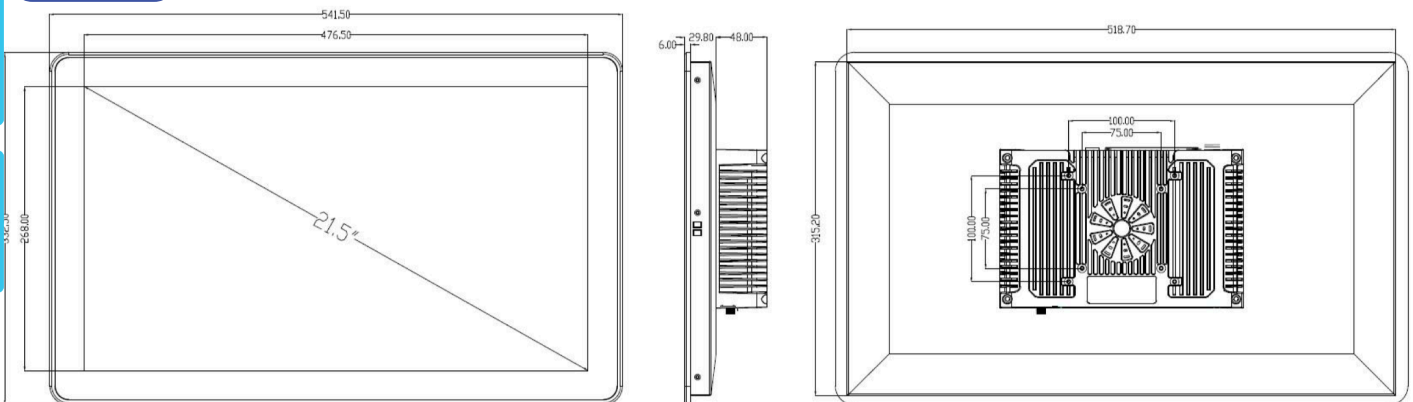

## Features

- 21.5-inch Intel 10th Gen i7 / i5 / i3 Capacitive Touch Panel PC
- Pure flat and narrow bezel design
- 2\* GbE LAN with RJ-45
- Built-in cooling FAN
- Front Panel IP65 Waterproof
- Multi installation method optional

## Specifications

Display Parameter	Size	21.5 inch (16: 9)
	Display Area(mm)	476.50x268.00mm
	Resolution	1920x1080
	Color	16.7M
	Brightness	300cd/m2
	Backlight	LED
	Life	50000hr
Computer Parater	Touch Method	Capacitive Touch
	CPU	Intel i3-10110U / i5-10210U / i7-10510U
	Cache	Intel® Smart Cache
	Memory	1*260pin DDR4 2400MHz Up to 16GB
	Storage	1* mSATA , 1* SATA , 1*M.2 M KEY
	Operating System	Windows 7 ,Windows10
	Expansion Card Slot	Mini-PCIe support WIFI / 4G Module
	Power Supply	12V/5A
	Power Consumption	23.4W (Max 43.2W)
	Dimension (mm)	541.50x332.50x83.80mm
Appearance Feaure	Cutout Size(mm)	521.00x317.00mm
	Enclosure Material	Aluminum Alloy
	Heat Dissipation Method	Built-in cooling FAN
Communication Interface	Waterproof Level	Front Panel IP65
	2*LAN (Realtek 8111H)	
	2*USB 3.0, 2*USB 2.0	
	1*RS-232 DB9 (COM2) and 2* RS232 (COM5-6), 2*RS-485(COM3-4) form Phoenix Connector	
Working Envoriment	1*HDMI Resolution: 4096x2160	
	1*LINE_OUT, 1*MIC_IN and 1*PS ON	
	4*Opto-coupler isolated Digital Input / 4*Relay isolationDigital Output form Phoenix Connector are Optional	
Working Envoriment	4G / WiFi Module, 2*8Ω 2W Speaker are Optional	
	watchdog programming, Support hardware reset function (256 levels, 0~255s)	
Working Envoriment	Working Temp.	-10°C-60 °C
	Working Humidity	5%RH-95%RH Relative humidity, no condensation

## Dimension