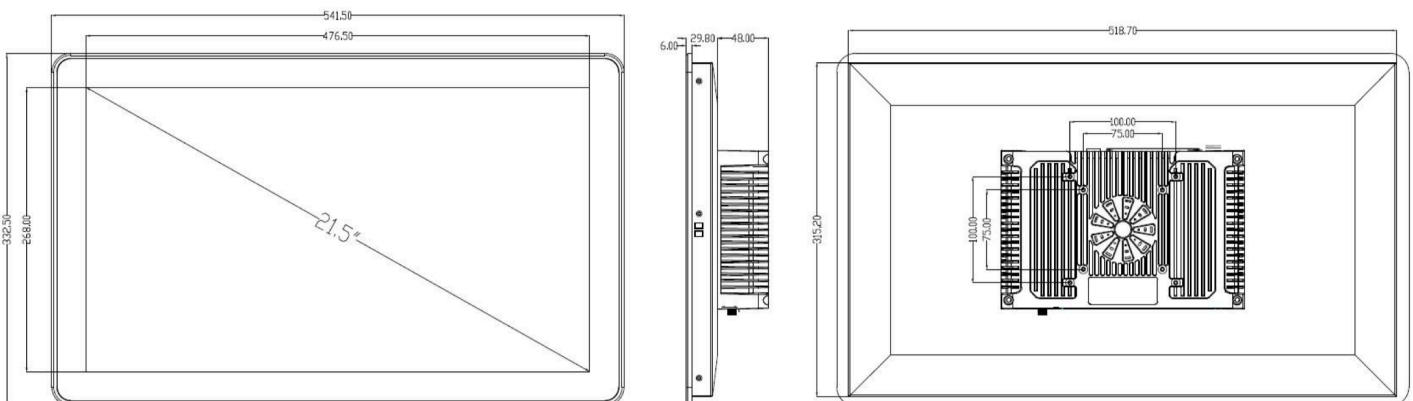

## Specifications

	Size	21.5 inch (16: 9)
Display Parameter	Display Area(mm)	476.50x268.00mm
	Resolution	1920x1080
	Color	16.7M
	Brightness	300cd/m2
	Backlight	LED
	Life	50000hr
	Touch Method	Capacitive Touch
Computer Parater	CPU	intel i5-6200U / i7-7500U
	Cache	4 MB Intel® Smart Cache
	Memory	1*260pin DDR4 2400MHz Up to 16GB
	Storage	1* mSATA , 1* SATA , 1*M.2 M KEY
	Operating System	Windows 7 ,Windows10
	Expansion Card Slot	Mini-PCIe support WIFI / 4G Module
	Power Supply	12V/5A
	Power Consumption	23.4W (Max 43.2W)
	Dimension (mm)	541.50x332.50x83.80mm
	Cutout Size(mm)	521.00x317.00mm
Appearance Feature	Enclosure Material	Aluminum Alloy
	Heat Dissipation Method	Built-in cooling FAN
	Waterproof Level	Front Panel IP65
Communication Interface	2*LAN (Realtek 8111H) 2*USB 3.0, 2*USB 2.0 1*RS-232 DB9 (COM2) and 2* RS232 (COM5-6), 2*RS-485(COM3-4) form Phoenix Connector 1*HDMI Resolution: 4096x2160 1*LINE_OUT, 1*MIC_IN and 1*PS ON	
	<b>4*Opto-coupler isolated Digital Input / 4*Relay isolationDigital Output form Phoenix Connector are Optional</b>	
	4G / WiFi Module, 2*8Ω 2W Speaker are Optional	
	watchdog programming, Support hardware reset function (256 levels, 0~255s)	
Working Envoriment	Working Temp.	-10°C-60 °C
	Working Humidity	5%RH-95%RH Relative humidity, no condensation

Embedded PC

Panel PC

Touch Monitor

Motherboard

Chassis

## Dimension